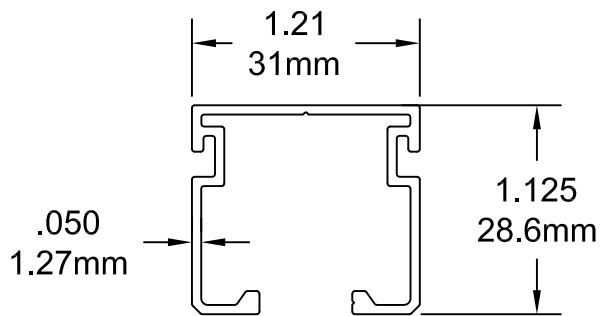

CE80xx-xx
 TRACK
 COLOR: WHITE OR CLEAR ANODIZED

1:1 SCALE

CLICKEZE[®]
 PRIVACY SYSTEMS

DATE: 06/22/17
 SCALE: 1:1
 DOC.CADCZ.061/rev1

Ultracube[®]
 Cubicle Curtain Track
 Bends

inpro[®]