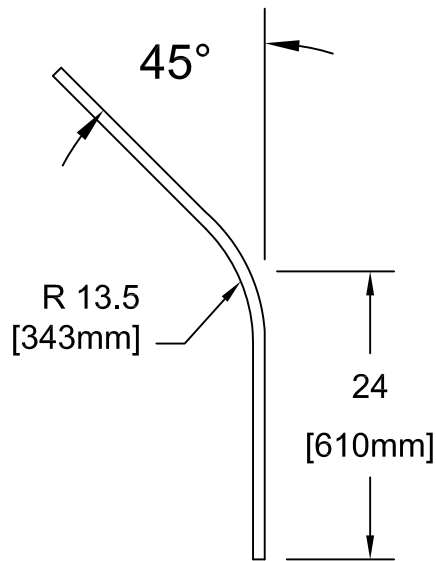

CE80xx-xx
 TRACK
 COLOR: WHITE OR CLEAR ANODIZED

1:1 SCALE

CLICKEZE[®]
 PRIVACY SYSTEMS

DATE: 06/22/17
 SCALE: 1:1
 DOC.CADCZ.061/rev1

Ultracube[®]
 Cubicle Curtain Track
 Bends

inpro[®]