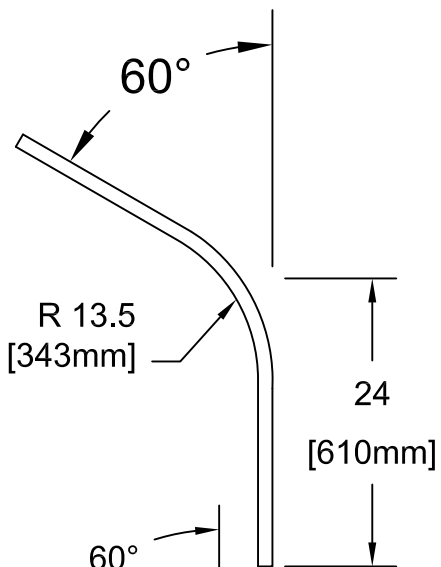

CE80xx-xx
 TRACK
 COLOR: WHITE OR CLEAR ANODIZED

1:1 SCALE

CLICKEZE[®]
 PRIVACY SYSTEMS

DATE: 06/22/17
 SCALE: 1:1
 DOC.CADCZ.061/rev1

Ultracube[®]
 Cubicle Curtain Track
 Bends

inpro[®]