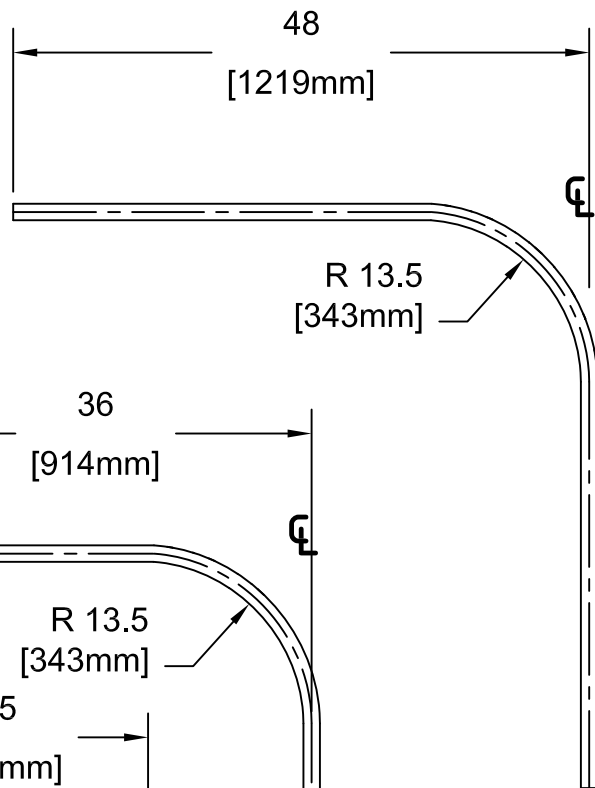

CE80xx-xx
 TRACK
 COLOR: WHITE OR CLEAR ANODIZED

1:1 SCALE

CLICKEZE[®]
 PRIVACY SYSTEMS

DATE: 06/22/17
 SCALE: 1:1
 DOC.CADCZ.061/rev1

Ultracube[®]
 Cubicle Curtain Track
 Bends

inpro[®]