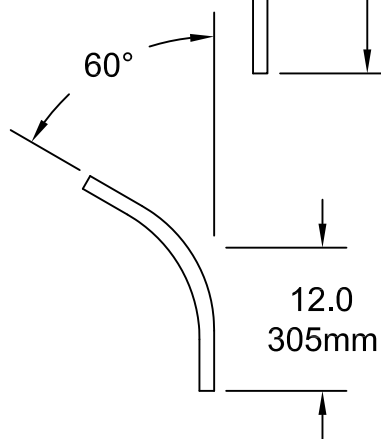

CE80xx-xx
 TRACK
 COLOR: WHITE OR CLEAR ANODIZED

1:1 SCALE

CLICKEZE[®]
 PRIVACY SYSTEMS

DATE: 06/22/17
 SCALE: 1:1
 DOC.CADCZ.061/rev1

Ultracube[®]
 Cubicle Curtain Track
 Bends

inpro[®]