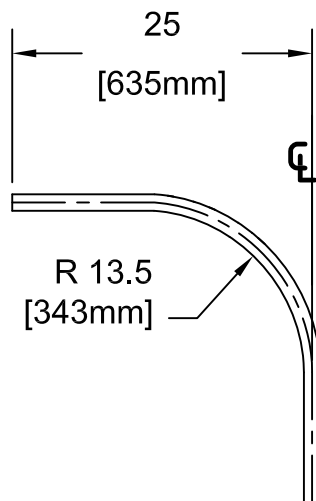

CE80xx-xx
 TRACK
 COLOR: WHITE OR CLEAR ANODIZED

1:1 SCALE

CLICKEZE[®]
 PRIVACY SYSTEMS

DATE: 06/22/17
 SCALE: 1:1
 DOC.CADCZ.061/rev1

Ultracube[®]
 Cubicle Curtain Track
 Bends

inpro[®]